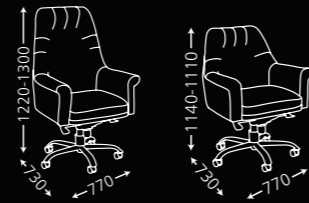

KIMERA

RC108MDB

Executive Arm Chair available in the following versions

- Fully padded seat, back and arms.
- High and low back
- Base on castors
- Natural Leather and Artificial Leather Fabrics

RC109MDB

KIMERA

Someday the best part of my job
is that the chair spins

RC108MW

RC109MB

RC108MB

RC109MW