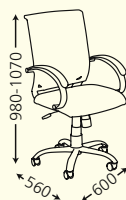

CURVE

KLIX

KLIX

RC121NBRB

Task chair available in the following version

- Padded seat and back with mesh
- Medium Back
- Lumber support with slide system
- Base on castors or cantilever
- Polypropelene arms