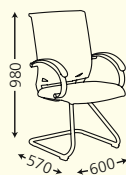

KLIX

Task chair available in the following version

- Padded seat and back with mesh
- Medium Back
- Lumber support with slide system
- Base on castors or cantilever
- Polypropelene arms

RC122NNRB

CURVE

Bentwood Seating System P Ltd.

Hind Ceramic Compound

147, Nilgunj Road, Belgharia, Kolkata 700056

Phone: 0091-33-32567566 | Fax: 0091-33-25232051

www.bentwoodseating.com | sales@bentwoodseating.com