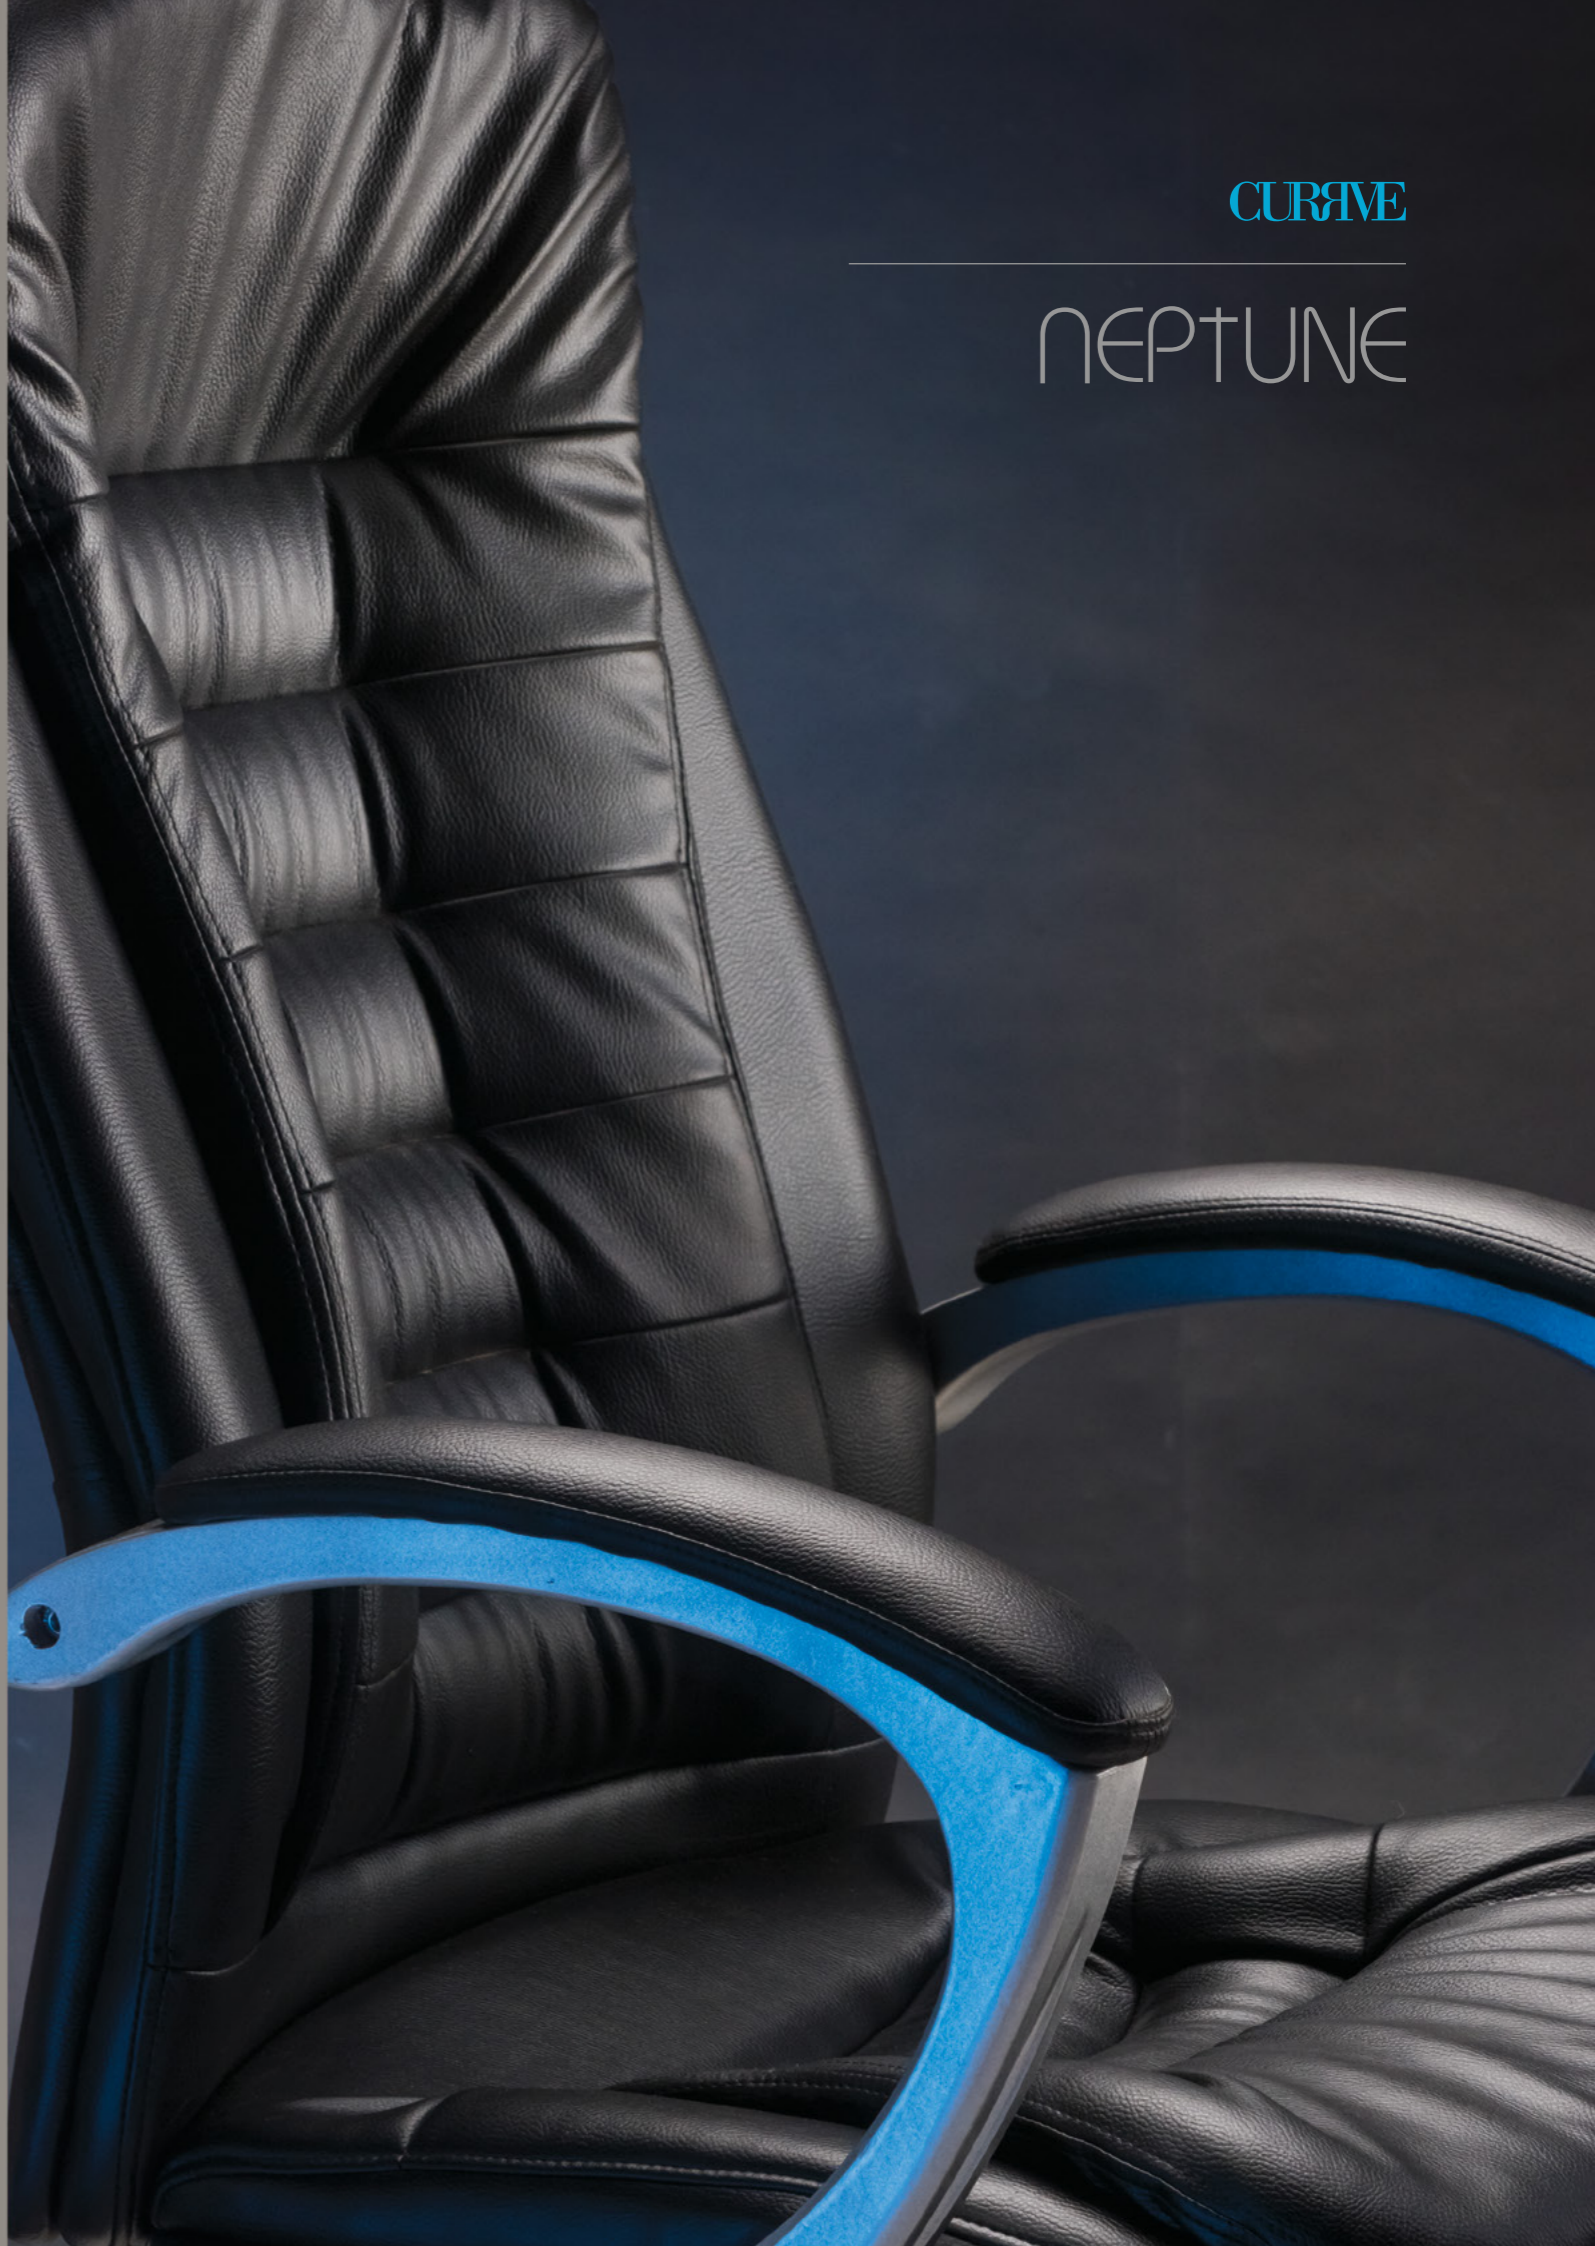

CURVE

NEPTUNE

Ergonomic
back support

The wooden armrest
coated with Metallic
Silver PU paint with PVC
upholstered top to match
the chair upholstery.

The back angle can be
adjusted and locked at 3
different positions

CURVE

Bentwood Seating System P Ltd.

Hind Ceramic Compound

147, Nilgunj Road, Belgharia, Kolkata 700056

Phone: 0091-33-32567566 | Fax: 0091-33-25232051

www.bentwoodseating.com | sales@bentwoodseating.com