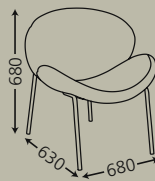

CURVE

OASIS

RC65FG

RC65FDB

OASIS

Lounge seater with moulded foam seat and back mounted on a nickel chrome plate tubular frame.

RC65FE

RC65FB