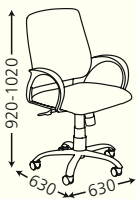

CURVE

SPHINX

RC123NBRB

RC123RNRB

Task chair available in the following version

- Padded seat and back with mesh
- Low Back with lumbar support
- Base on castors or cantilever
- Polypropelene arms

RC123RBRB

RC123NBRB

RC121NERB

RC124NBRB

RC123NBRB

RC124NBRB

CURVE

Bentwood Seating System P Ltd.

Hind Ceramic Compound

147, Nilgunj Road, Belgharia, Kolkata 700056