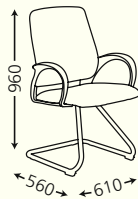

CURVE

SPHINX

RC123NBRB

RC123RNRB

Task chair available in the following version

- Padded seat and back with mesh
- Low Back with lumbar support
- Base on castors or cantilever
- Polypropelene arms

RC123RBRB

RC123NBRB

RC121NERB

RC124NBRB

RC123NBRB

RC124NBRB

CURVE

Bentwood Seating System P Ltd.

Hind Ceramic Compound

147, Nilgunj Road, Belgharia, Kolkata 700056