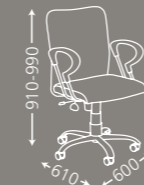

UNICORN

Executive Arm Chair available in the following versions

- Padded seat and back with mesh
- Stainless steel arm with polyurethane top
- High and low back
- Base on castors
- Artificial Leather Fabrics

RC172TDB