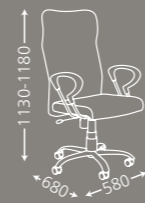

The armrest is padded with Black Polyurethane for added comfort.

The chair height can be adjusted up and down to achieve the most comfortable seating position

The back angle can be adjusted and locked at 3 different positions

CURVE

Bentwood Seating System P Ltd.

Hind Ceramic Compound

147, Nilgunj Road, Belgharia, Kolkata 700056
Phone: 0091-33-32567566 | Fax: 0091-33-25232051

www.bentwoodseating.com | sales@bentwoodseating.com

CURVE

UNICORN

UNICORN

Executive Arm Chair available in the following versions

- Padded seat and back with mesh
- Stainless steel arm with polyurethane top
- High and low back
- Base on castors
- Artificial Leather Fabrics